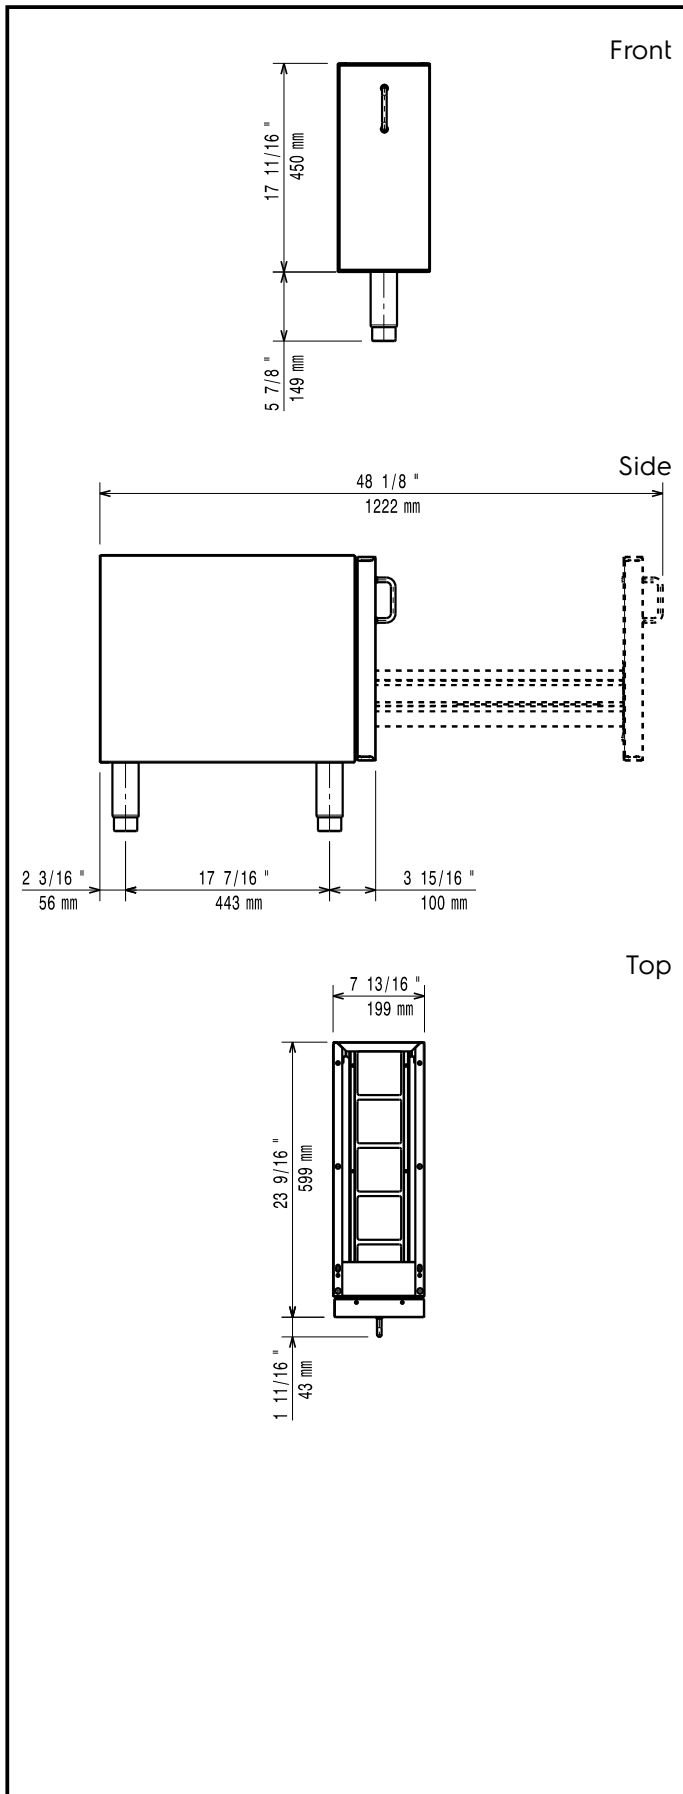

Base Cupboard with drawer  
for bottle, 1/4 module

**Short Form Specification**

Item No. \_\_\_\_\_

To be installed below other 700XP top units in island type installations with operations from one side. Body and internal structure of unit entirely in stainless steel. Drawer for bottles. Delivered with 50 mm height adjustable feet.

**Key Information:**

External dimensions, Width:	
371211 (E7BANB00CE)	200 mm
External dimensions, Depth:	550 mm
External dimensions, Height:	600 mm